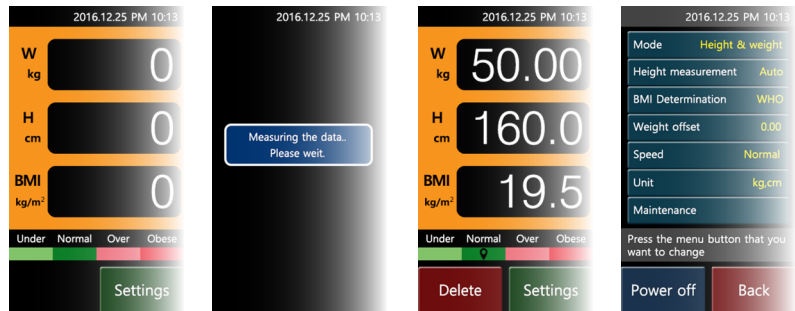

BMI MEASURING STADIOMETER

JA-2000

AUTOMATIC EQUIPMENT SYSTEM

- High resolution TFT touch screen
- Simple operation
- Measures height, weight and BMI accurately
- Can be connected with EMI system

DISPLAY	Full color 4.3inch TFT & touch screen
WEIGHT MEASUREMENT	Range : 10~300kg (20~600lb) Unit : 50g (100lb) Method : load cell
HEIGHT MEASUREMENT	Range : for adults : 90~200cm (2' 11.4" ~ 6' 6.7") for children : 50~160cm (1' 7.7" ~ 5' 3") Unit : 1mm (0.1inch) Method : optical linear encoder
INTERFACE	RS232C (USB-B type)
POWER	SMPS 12VDC, 2A
OPERATING TEMPERATURE	-20°C ~ 60°C
OPERATING HUMIDITY	85% R.H. (no condensation)
PRODUCT SIZE	for adults : 405(W) x 455(D) x 2200(H) for children : 405(W) x 455(D) x 1800(H)
PRODUCT WEIGHT	for adults : 19.7kg / for children : 18.4kg
OPTION	OP 01 : Wireless display unit (AFD-100J) OP 02 : Wireless printer OP 03 : Barcode reader OP 04 : LAN