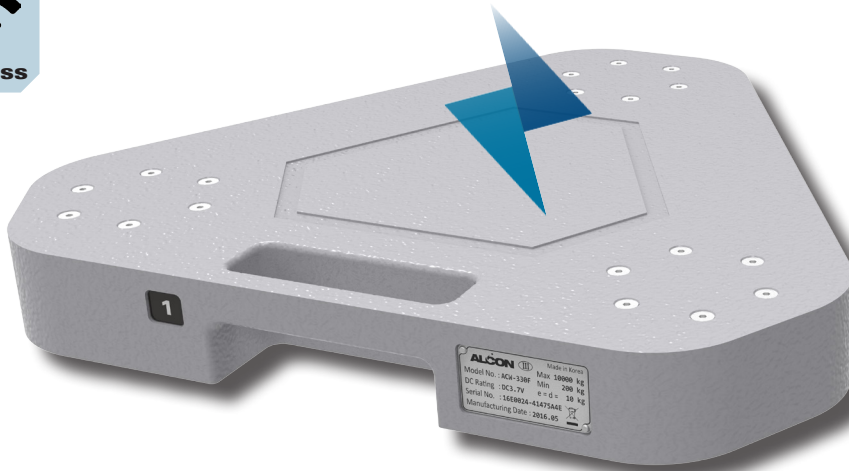

WIRELESS CONTAINER SCALE

ACW-330F

FOR CONTAINER WEIGHING

• *Compact size & lightweight*

• *Economical SOLAS solutions for shippers*

MODEL	ACW-330F-10	ACW-330F-20
CAPACITY	10,000kg	20,000kg
DIVISION	10kg	20kg
SAFETY OVERLOAD	225% of capacity	
WIRELESS METHOD	Zigbee	
IP GRADE	IP66	
BATTERY	Rechargeable 18650 Li-ion + PCM	
CHARGER	Exclusive battery charger	
OPERATING TIME	Approx. 600hr	
OPERATING TEMPERATURE	-20°C ~ 60°C	
OPERATING HUMIDITY	85% R.H. (no condensation)	
PRODUCT WEIGHT	17kg	